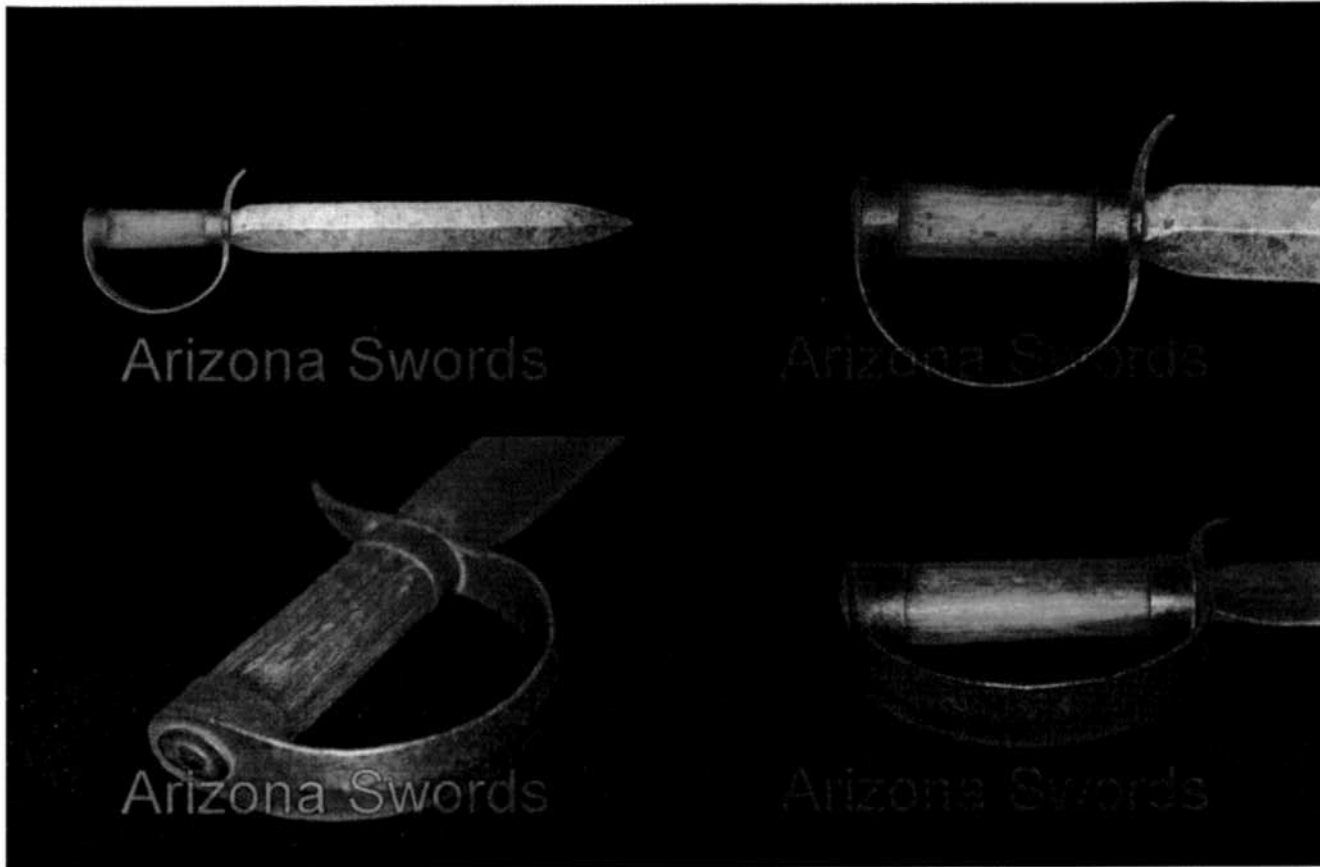

ARIZONA SWORDS  
DEDICATED TO CIVIL WAR EDGE WEAPONS

1035 N. Ellsworth Rd., #107 PMB 115  
Mesa, AZ 85207

**CONFEDERATE D-GUARD:** This is a great blacksmith made Confederate D-Guard knife. While at a recent show, several other dealers commented on how nice this original knife looks. It is 18 ½" with a 13 ½" double-edge spear-point blade. The end is panned with a single washer. You can see several flaws in the metal, and some hammer marks on the guard. The grip is tight.